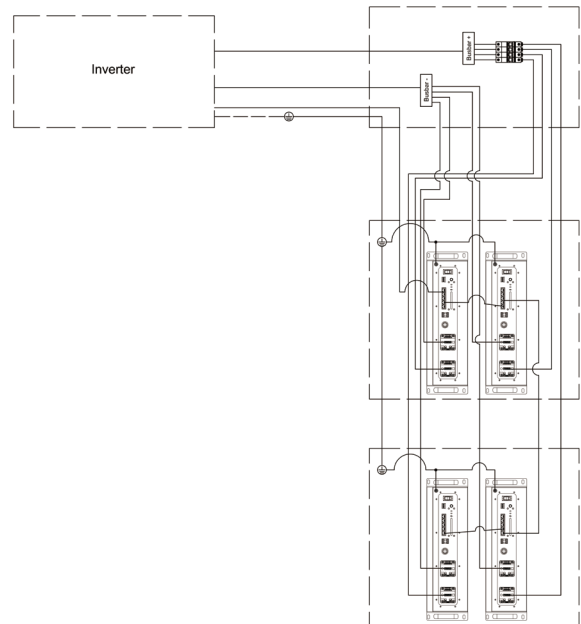

V-Box-OC Specs

Mechanical

Load Capacity	4*V5°
Structure	Busbar & DC Circuit Breaker Integrated
Dimensions (L*W*H)	25.4*15.6*54.9 inch
Weight	194lbs
Mount	Floor Mount
Enclosure Rating	IP55
Enclosure Material	SGCC(Galvanized Steel)
Cooling	Natural Convection

3D image

Mechanical wiring

Installation Guide

Scan Me

Make the Installation Easier

Pytes

PYTES (USA) ENERGY, INC

Address: 920 S Holgate St, STE 106, Seattle, Washington, 98134 USA